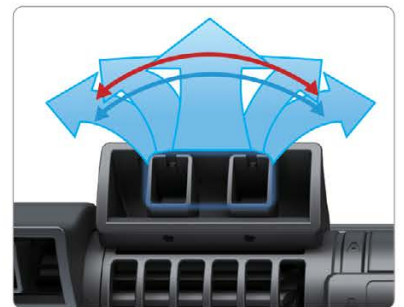

GYRE FLOW PUMP
POMPE DE BRASSAGE GYRE/GYRE STRÖMUNGSPUMPE

REVOLUTIONARY
MULTI-DIRECTIONAL
WATER FLOW

Flow cage with 4 sides vertical water flow directions

Clip-on flow director

Flow director with 4 sides horizontal water flow directions

Straight flow

Swing left

Swing right

Wide flow

Spot flow

Cloud Enabled

Control your Gyre pumps anywhere around the world over the Cloud with our Syna-G Cloud app

Now comes with over 20 water pattern presets