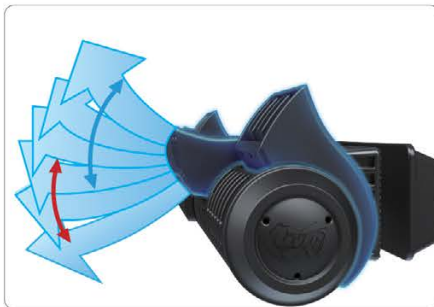

GYRE FLOW PUMP
POMPE DE BRASSAGE GYRE/GYRE STRÖMUNGSPUMPE

REVOLUTIONARY
MULTI-DIRECTIONAL
WATER FLOW

Flow cage with 4 sides vertical water flow directions

Clip-on flow director

Flow director with 4 sides horizontal water flow directions

Straight flow

Swing left

Swing right

Wide flow

Spot flow

Cloud Enabled

Control your Gyre pumps anywhere around the world over the Cloud with our Syna-G Cloud app

Now comes with over 20 water pattern presets

Easily choose the ideal water pattern for your aquarium with a touch of a button, without any programming needed